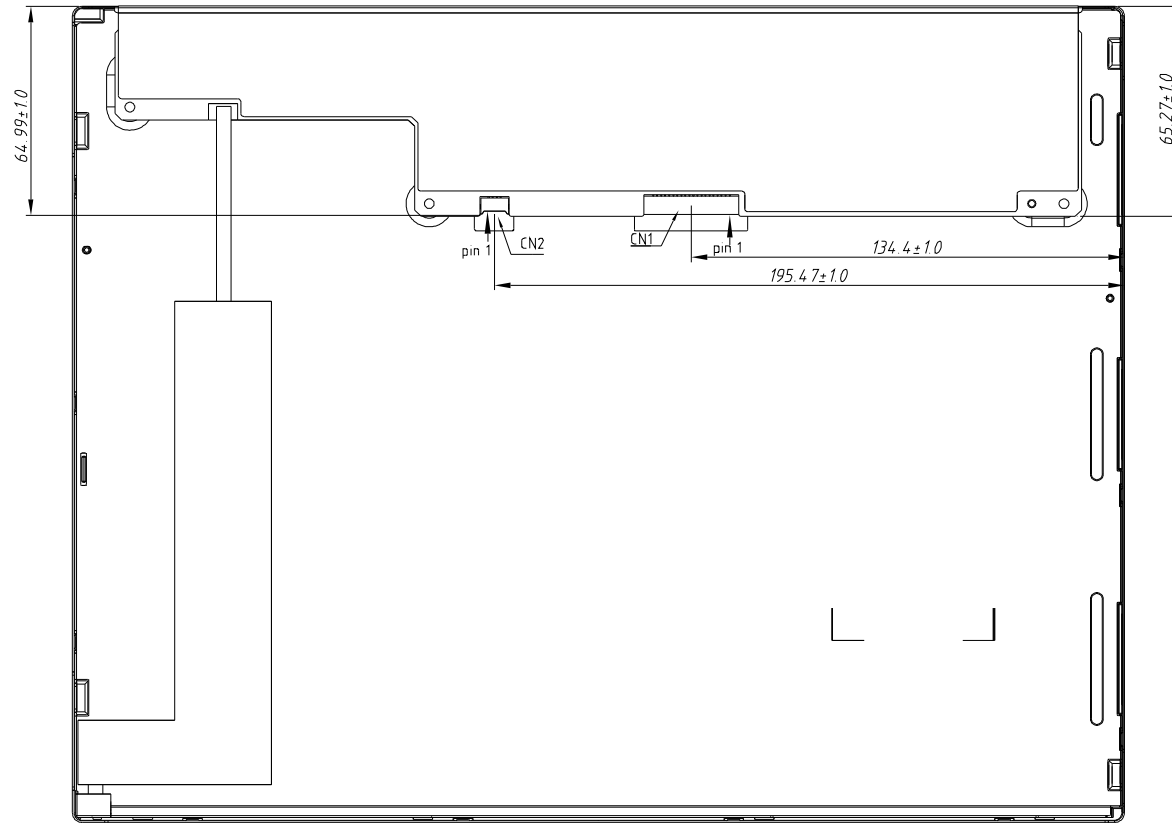

CUSTOMER APVL		DATE	
DRAWN	SCALE	TITLE	
DFTG CHK	UNIT	MI1500JT-1	
ENGR CHK	mm	MODEL	
APPROVAL		DWG NO	
MULTI-INNO TECHNOLOGY CO.,LTD.		PAGE	
		1/2	

CUSTOMER APVL		DATE	
DRAWN	SCALE	TITLE	
DFTG CHK	UNIT	MI1500JT-1	
ENGR CHK	mm	MODEL	
APPROVAL		DWG NO	
MULTI-INNO TECHNOLOGY CO.,LTD.		PAGE	2/2