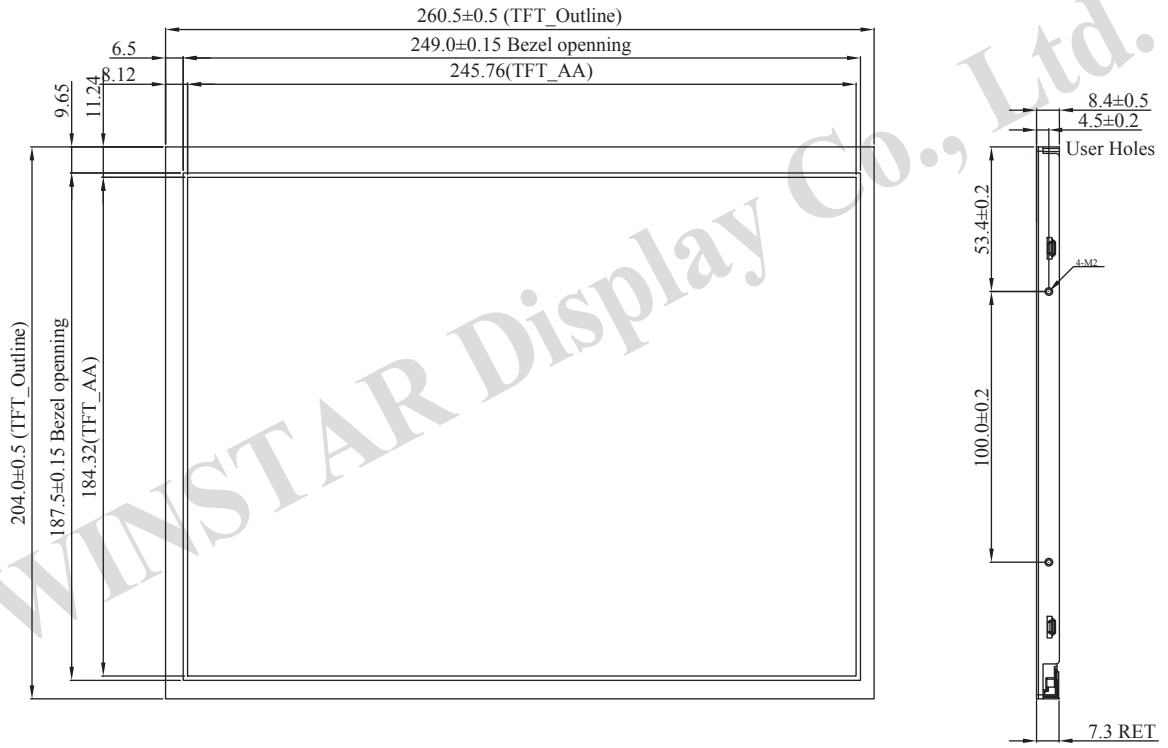

**WF121A** Graphic 1024x768 dots

**Dimension drawing**

TFT  
type